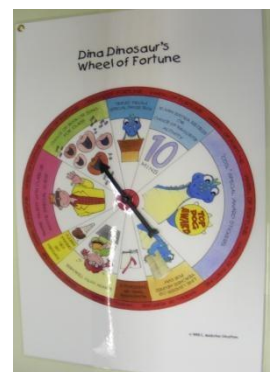

Extra Stickers (1 roll with 50 stickers/roll) €5

Talking Meter Poster €36

Calm Down Thermometer Poster €36

Dina's Wheel of Fortune Poster €36

Wally's Feeling Wheel (Red or Blue) €36

Piggybank Poster €28

Pyramid Posters (Basic, Advance or Teacher) €15

Dinosaur Button Set (175 total) €95

T-shirt (Wally or IY logo in S,M,L) €20

Ink Stamps (Wally or Dina) €12

Rulers (Set of 10) €12

Pencils (Set of 10) €12

Tote Bag €35

Dina School Hat €15

Sherlock Holmes Hat €14